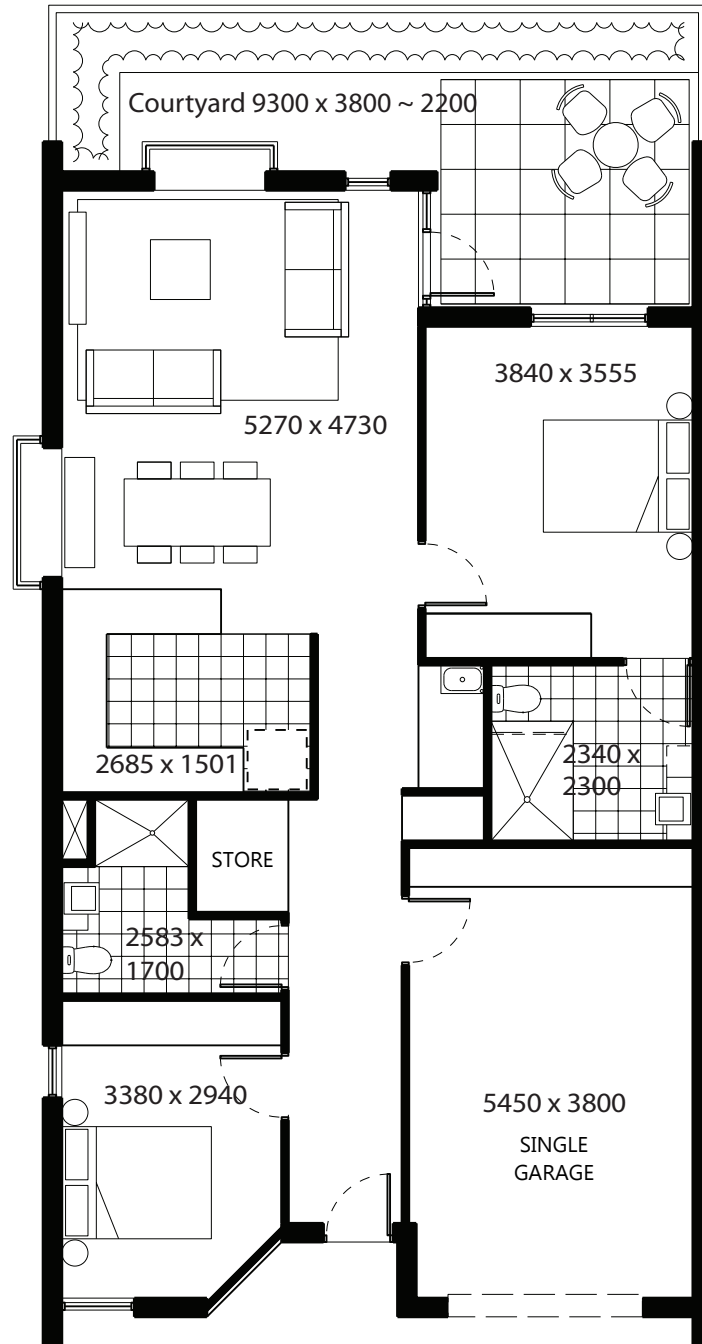

First Villa on the market in 2 years  
**\$580,000**

Villa 2  
 Single Level

Internal Area 103.2 sqm  
 Total Courtyard 27.0 sqm

Key Plan

N

Scale 1:100

Phone Peta on 6169 3669 to make an appointment to view

This plan is for marketing purposes only. Any dimensions and areas shown are indicative only. Internal unit areas are measured from centreline of all walls and includes riser shafts and vertical ducts. Courtyard or balcony walls are measured from the outside wall of unit to the inside of balustrade.